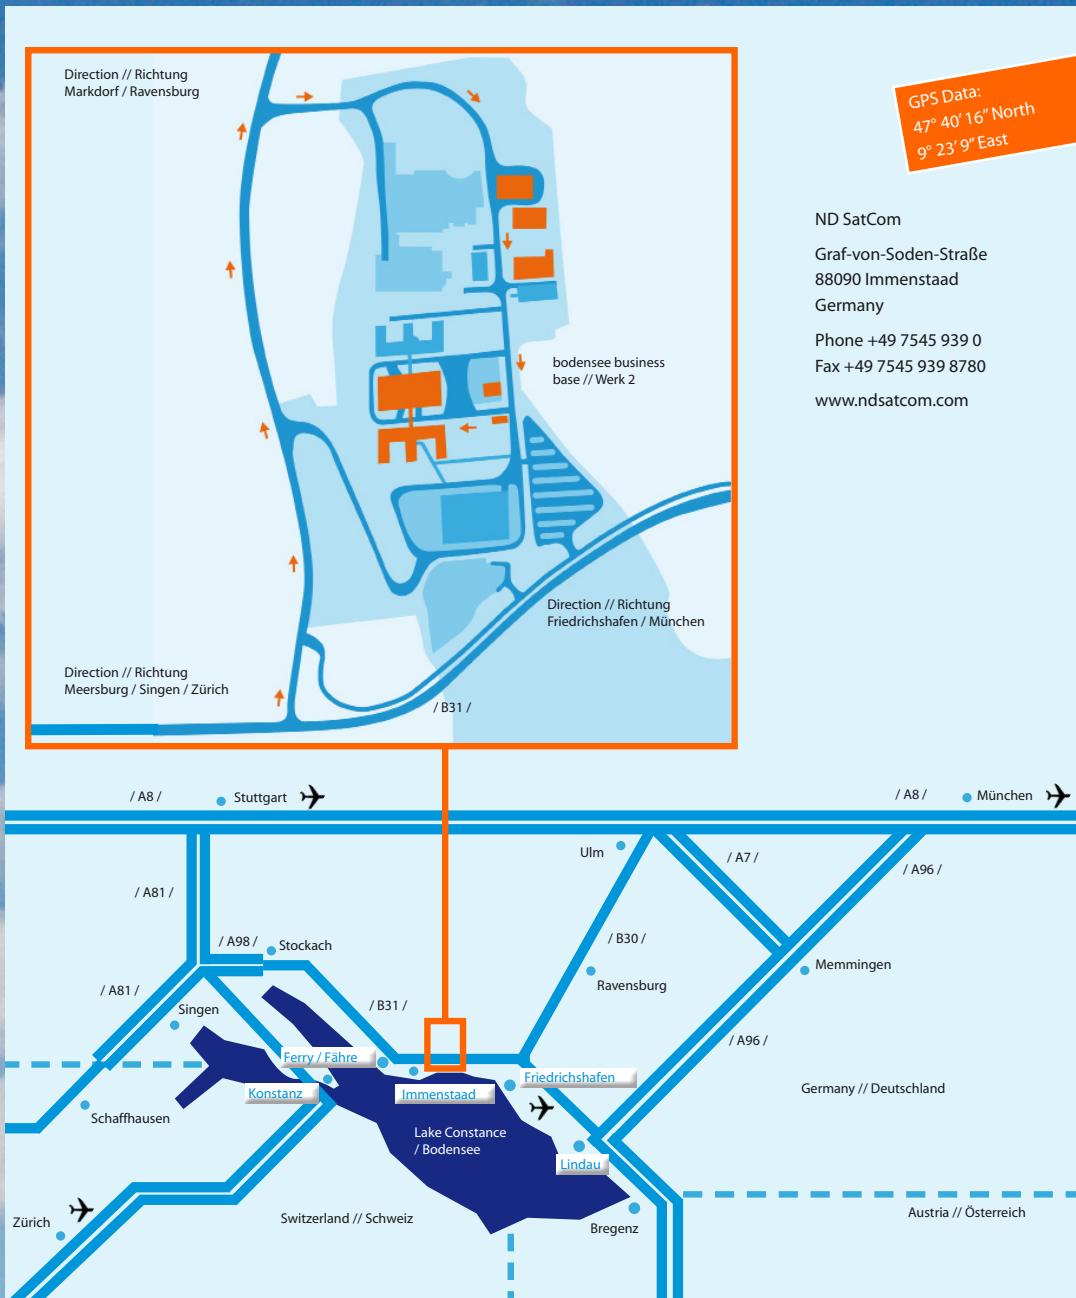

Location & Map

GPS Data:
47° 40' 16" North
9° 23' 9" East

ND SatCom
Graf-von-Soden-Straße
88090 Immenstaad
Germany
Phone +49 7545 939 0
Fax +49 7545 939 8780
www.ndsatcom.com

Map of the area

All the space you need