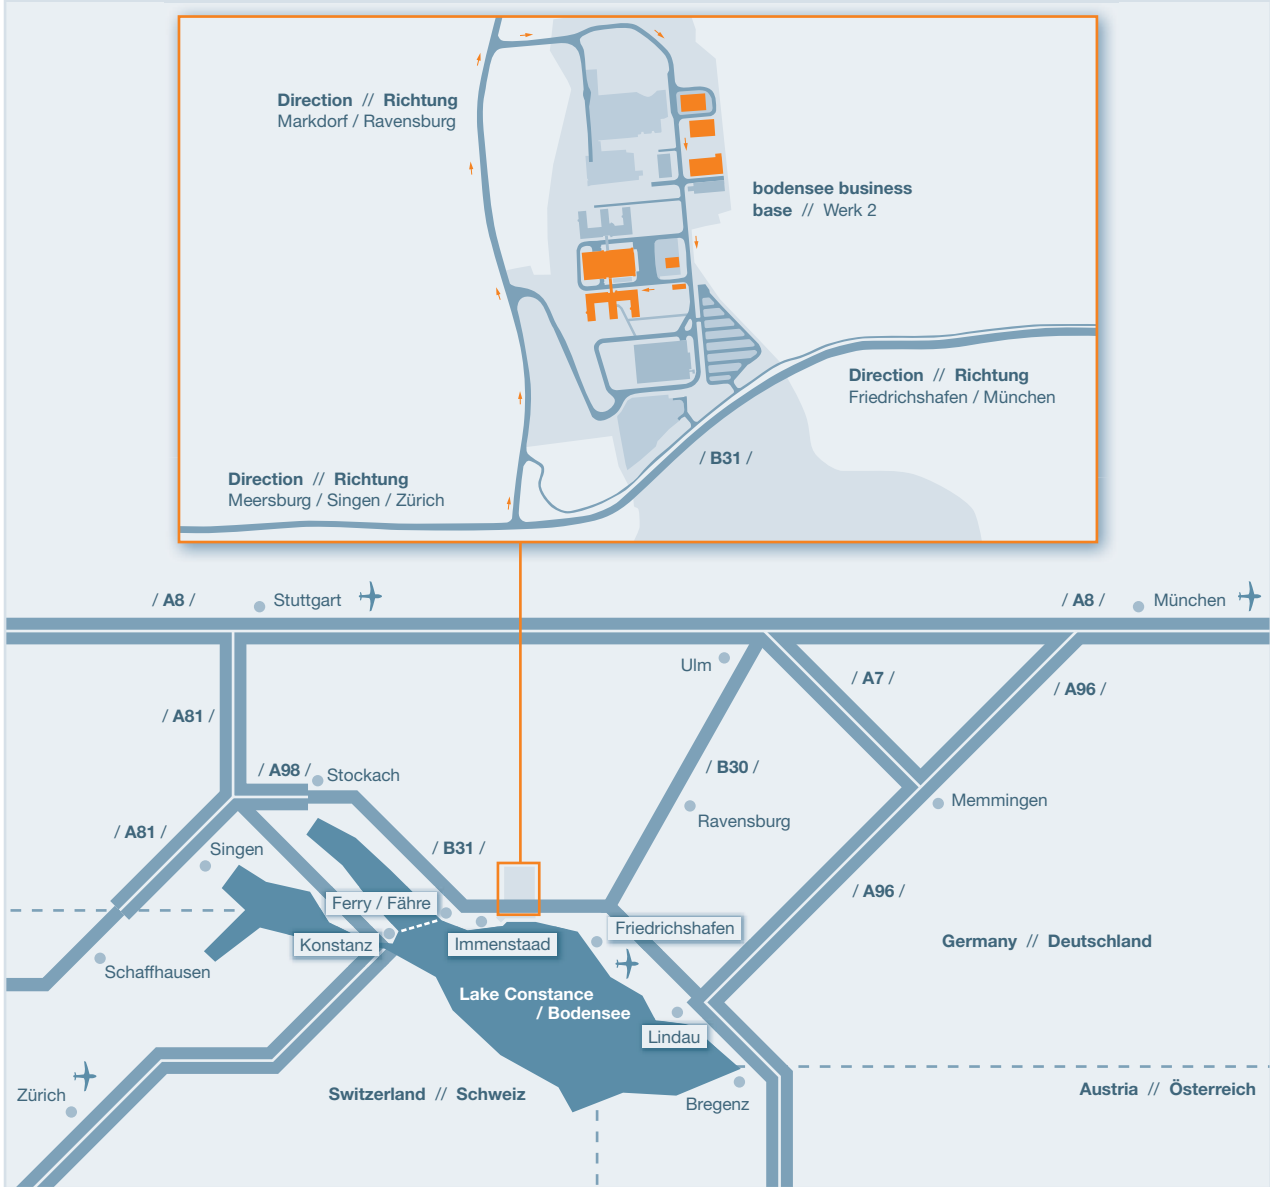

ND SatCom

Graf-von-Soden-Straße
88090 Immenstaad
Germany

Phone +49 7545 9390
Fax +49 7545 939 8780

info@ndsatcom.com
www.ndsatcom.com

GPS Data:
47° 40' 16" North
9° 23' 9" East

LOCATION & MAP

MAP OF THE AREA